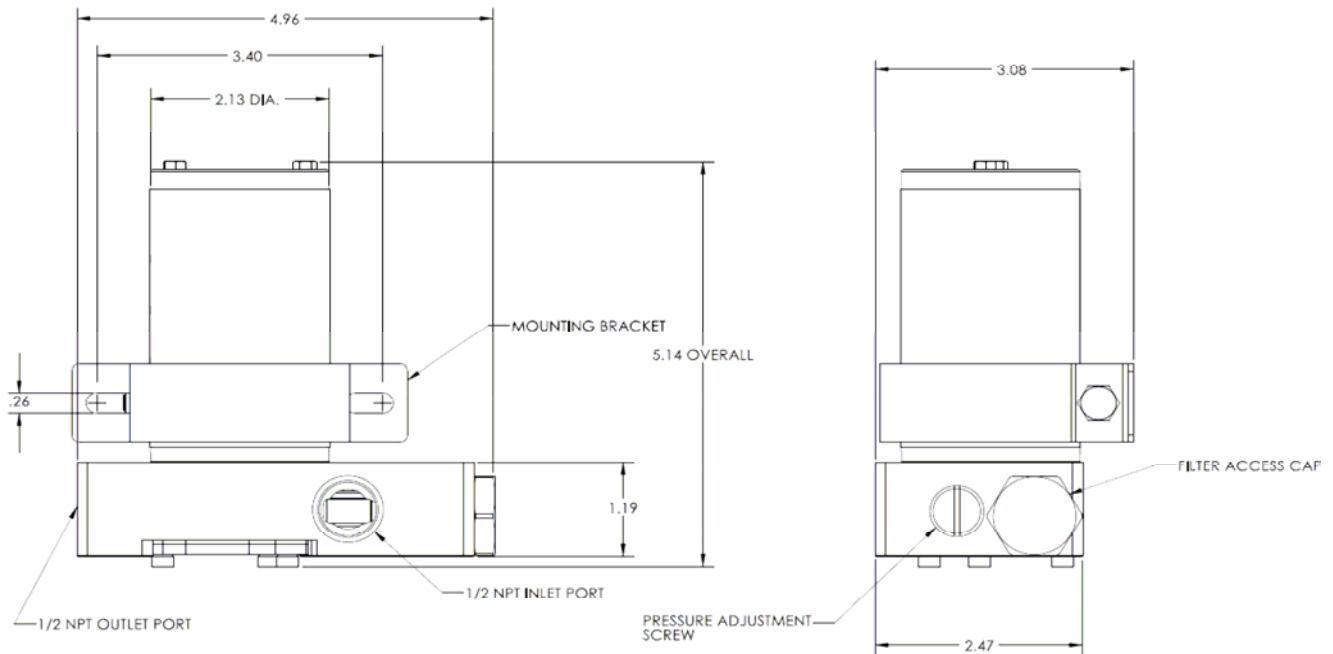

DIMENSIONAL SPECIFICATIONS:

PERFORMANCE SPECIFICATIONS: