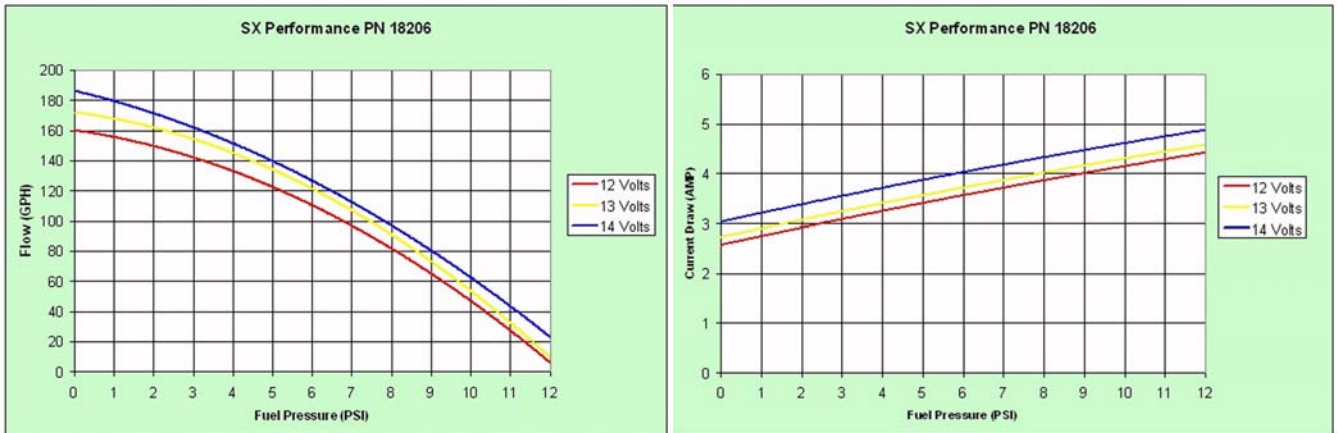

WARRANTY:

To the original retail purchaser of an SX Performance™ product, SX Performance™, subject to the conditions incorporated in this Limited Warranty, warrants that its 18206 Electric Fuel Pumps are free from defects in material and workmanship for a period of one (1) year from the date of original retail purchase.

The maximum liability of SX Performance™ in connection with this warranty shall not under any circumstances exceed the contract price of the product claimed to be defective.

Under no circumstance shall SX Performance™, or agent(s) thereof, be liable for any loss or damage, direct or consequential, arising out of the use or inability to use this product.

In the event of a defect in workmanship or material of the products, SX Performance™ will repair or replace the warranted product, or any defective part(s) thereof, at the discretion of SX Performance™, without charge to the original retail purchaser for such repair or replacement.

All SX Performance™ Limited Warranties do not apply to labor, material or other incidentals in connection with the removal and/or replacement of such defective product on the original retail purchaser's vehicle.

SX PERFORMANCE™ PRODUCTS ARE MADE WITH PRIDE IN THE USA